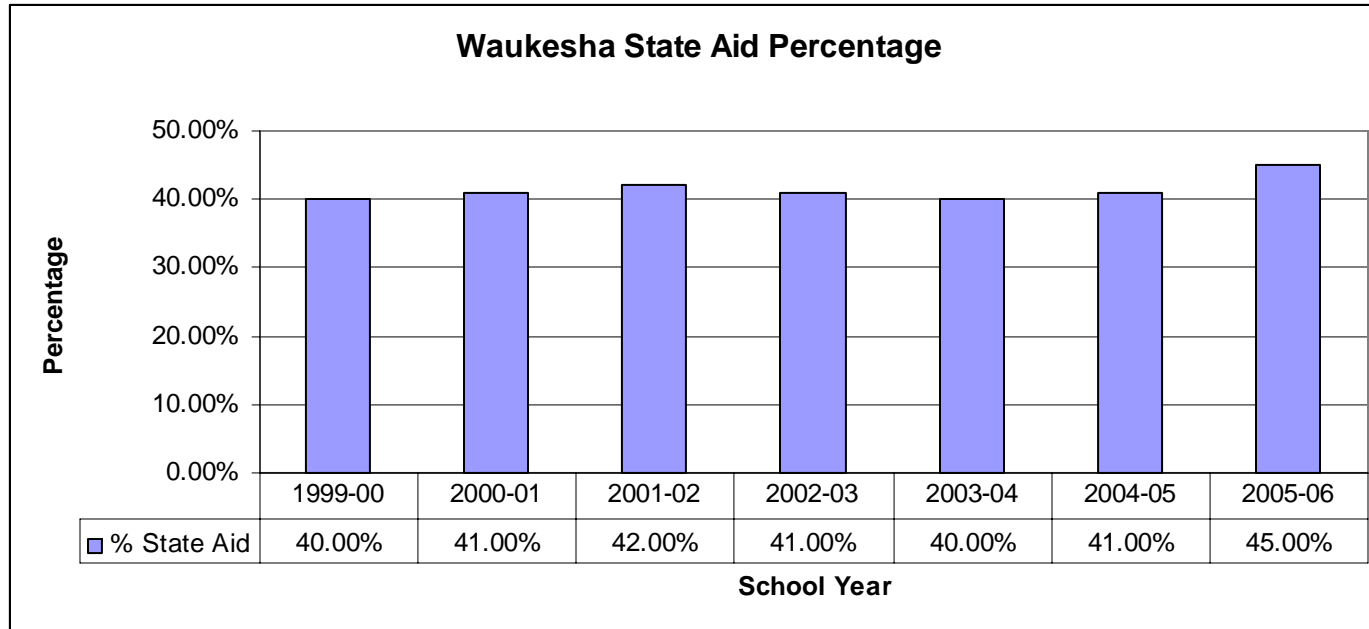

Waukesha State Aid Percentage

- The State of Wisconsin has committed to funding 66% of the cost of public education. Waukesha has never received more than 45% of its educational funding from the state.
- The amount received every year varies depending on a number of factors such as the number of students and the valuation of the property in the district.