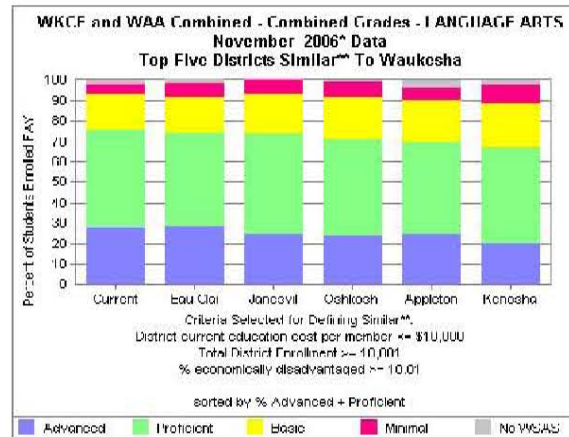

WKCE Test Scores

2006 Results

- For all grades combined, Waukesha exceeded the state average in every tested category.

WKCE Comparisons to Similar Districts

- In a comparison of districts with similar size, spending and percent economically disadvantaged population; Waukesha was first in all tested categories except for Mathematics where it tied for third.