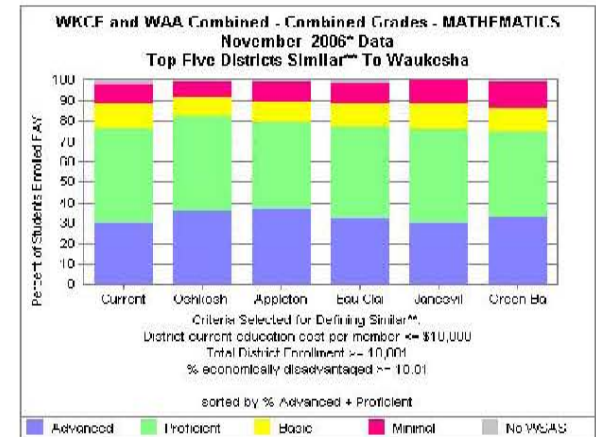

WKCE Test Scores

2006 Results

- For all grades combined, Waukesha exceeded the state average in every tested category.

WKCE Comparisons to Similar Districts

- In a comparison of districts with similar size, spending and percent economically disadvantaged population; Waukesha was first in all tested categories except for Mathematics where it tied for third.