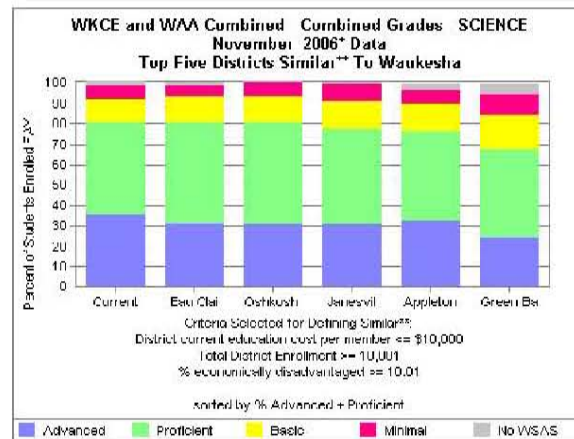

WKCE Test Scores

2006 Results

- For all grades combined, Waukesha exceeded the state average in every tested category.

WKCE Comparisons to Similar Districts

- In a comparison of districts with similar size, spending and percent economically disadvantaged population; Waukesha was first in all tested categories except for Mathematics where it tied for third.