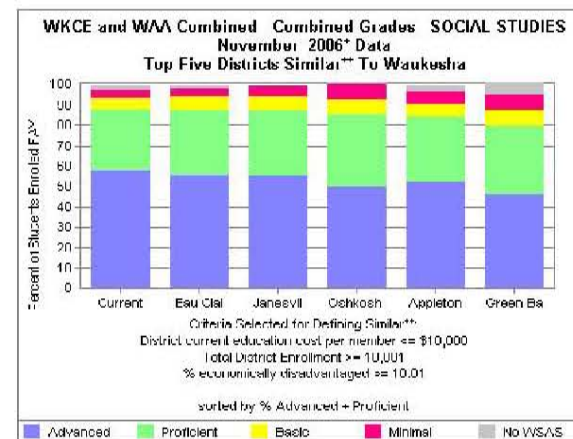

WKCE Test Scores

2006 Results

- For all grades combined, Waukesha exceeded the state average in every tested category.

WKCE Comparisons to Similar Districts

- In a comparison of districts with similar size, spending and percent economically disadvantaged population; Waukesha was first in all tested categories except for Mathematics where it tied for third.