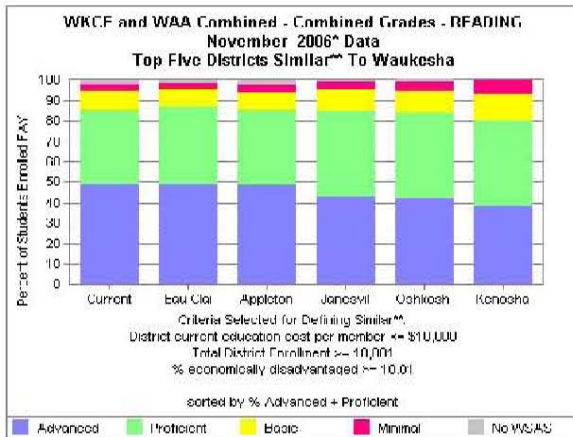

WKCE Test Scores

2006 Results

- For all grades combined, Waukesha exceeded the state average in every tested category.

WKCE Comparisons to Similar Districts

- In a comparison of districts with similar size, spending and percent economically disadvantaged population; Waukesha was first in all tested categories except for Mathematics where it tied for third.